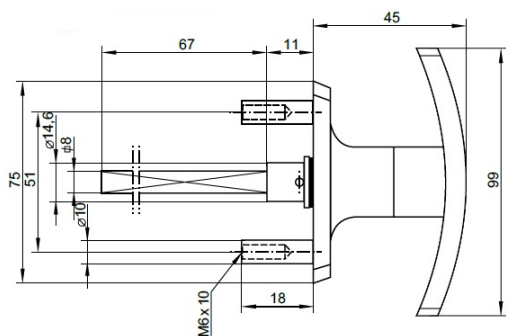

PRODUCT SHEET

Description:

T-Handle #177, Chrome Plated, CK SISO

Item number:

14.08.056-0

Units	Box	Carton	HS Code	Barcode
Pcs.	5	50	8301300000	
				5704866044929

CONCEALED FIXING

FIXING HOLE SIZES