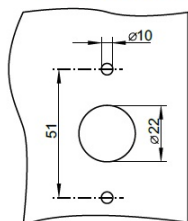

PRODUCT SHEET

Description:

T-Handle #177, Chrome Plated, CK SISO

Item number:

14.08.056-0

Units	Box	Carton	HS Code	Barcode
Pcs.	5	50	8301300000	
				5704866044929

CONCEALED FIXING

FIXING HOLE SIZES